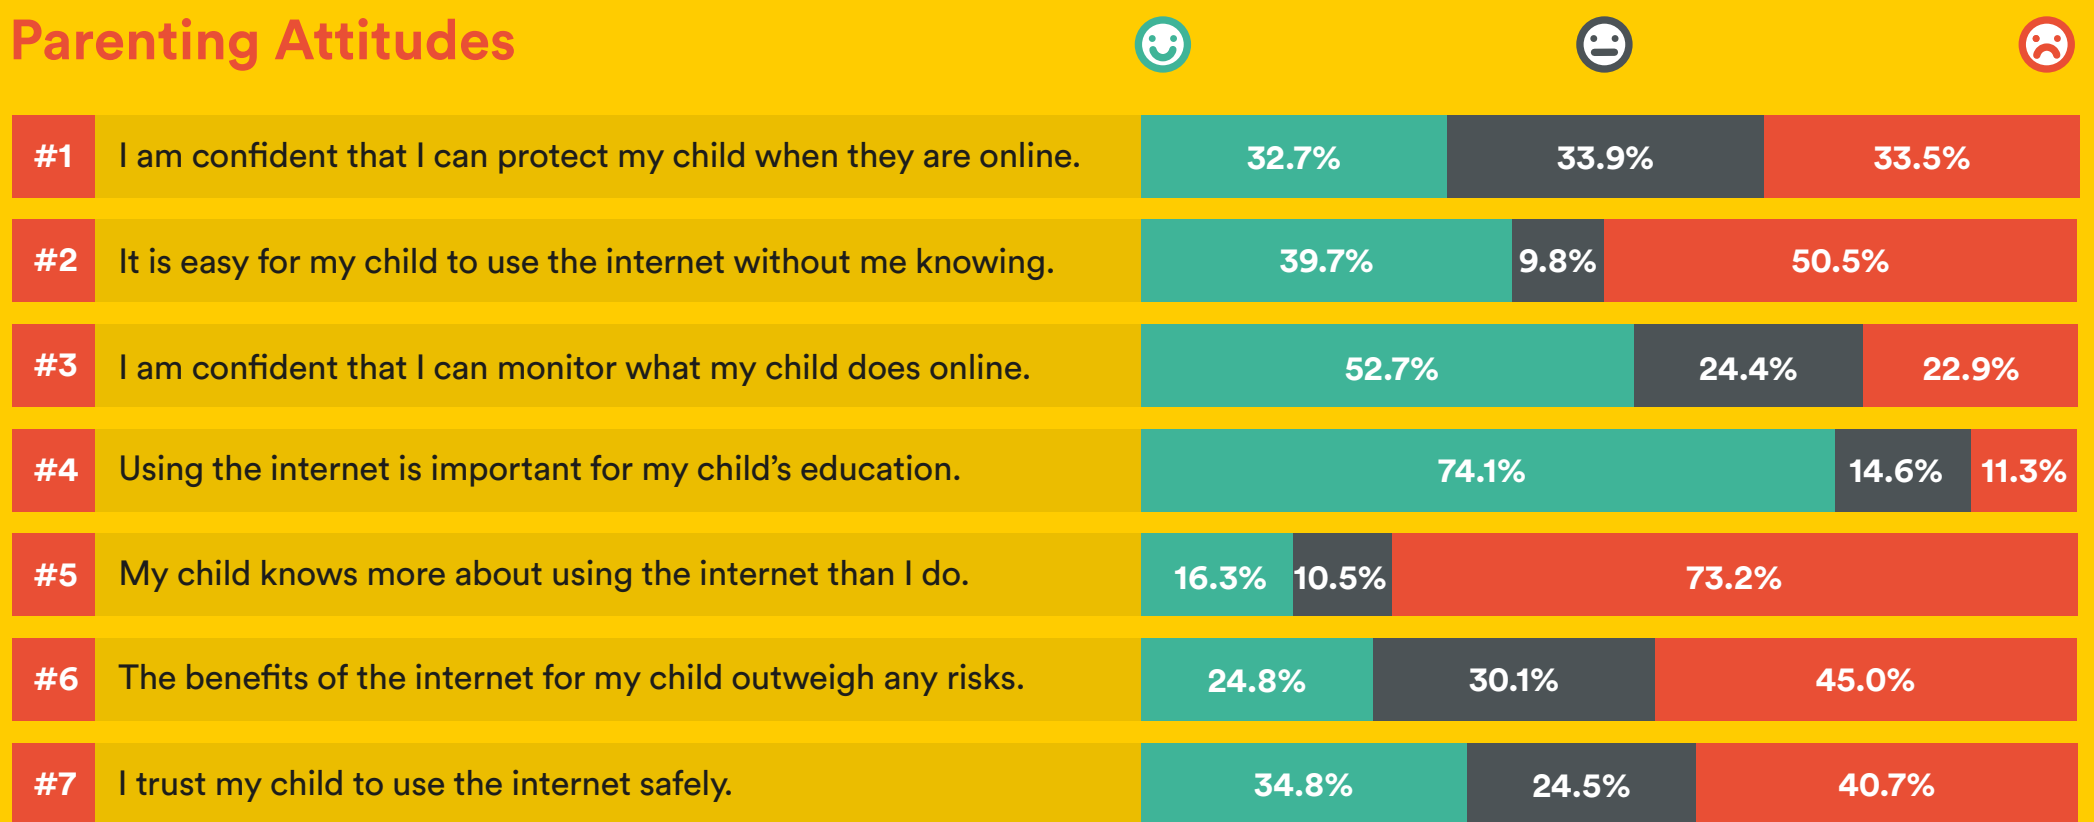

# Webwise 2017 Parenting Survey

## Top Parental Concerns

## Parents View: The Right Age for Social Networking: